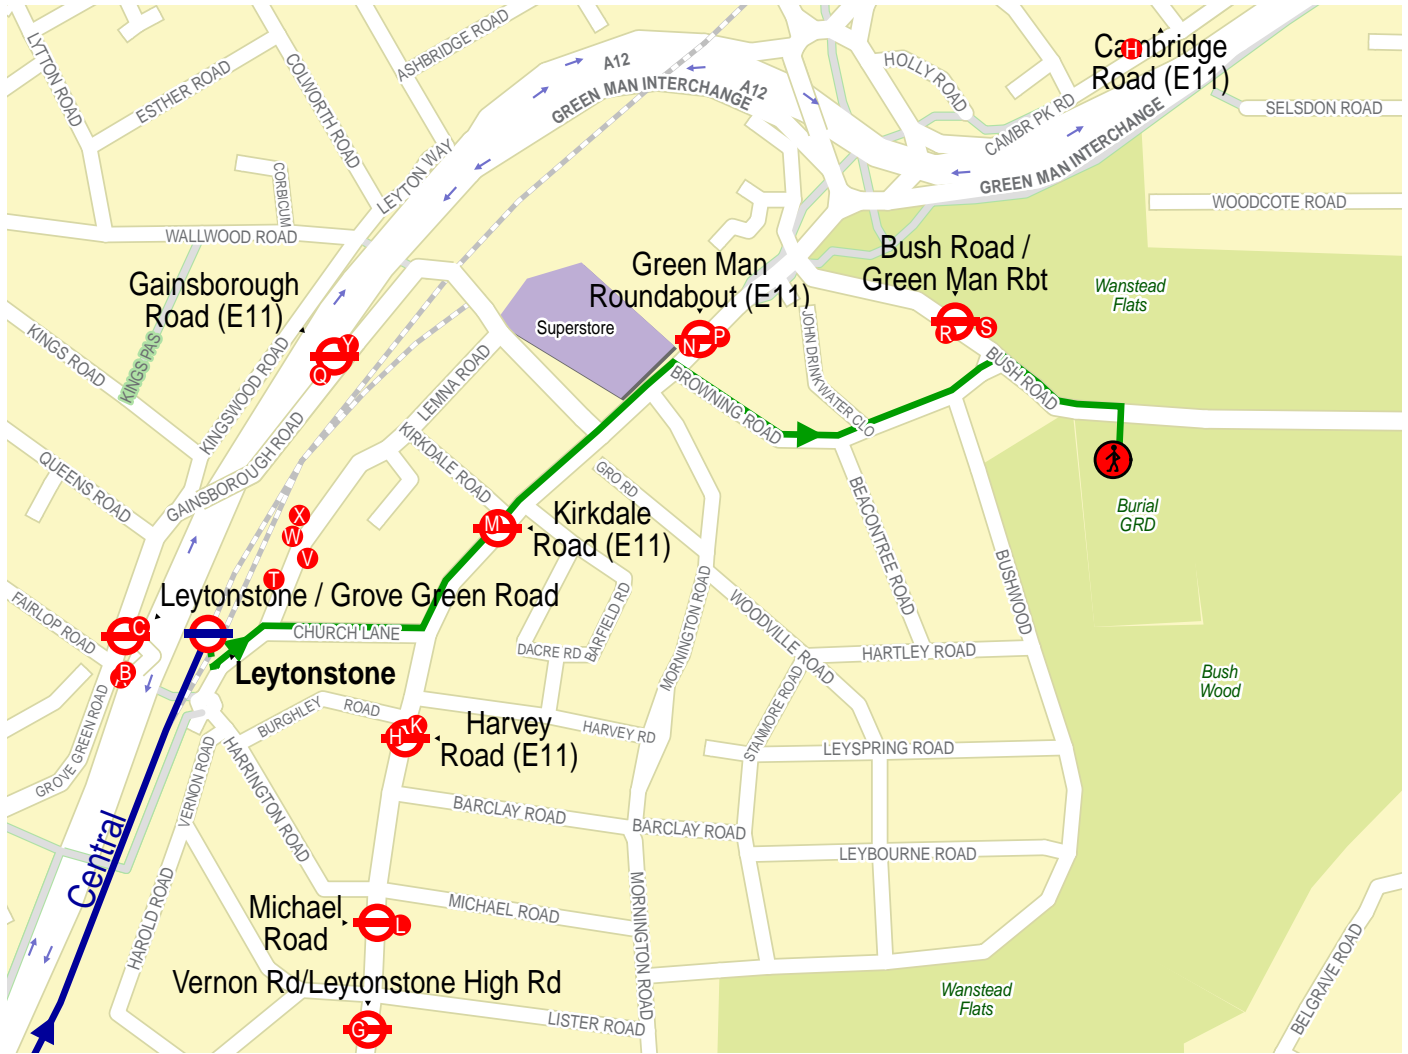

Route option from Leytonstone to E11 3AU

© 2008 NAVTEQ/PTV AG/Map&Guide

- Footpath
- London Underground
- Underground
- Arrival with footpath
- Bus

1.	From Leytonstone.		
2.	Church Lane	190 m	190 m
3.	Turn Left Into High Road Leytonstone	310 m	500 m
4.	Turn Right Into Browning Road	320 m	0.8 km
5.	Turn Right Into Bush Road	110 m	0.9 km
6.	Arrive at E11 3AU.		